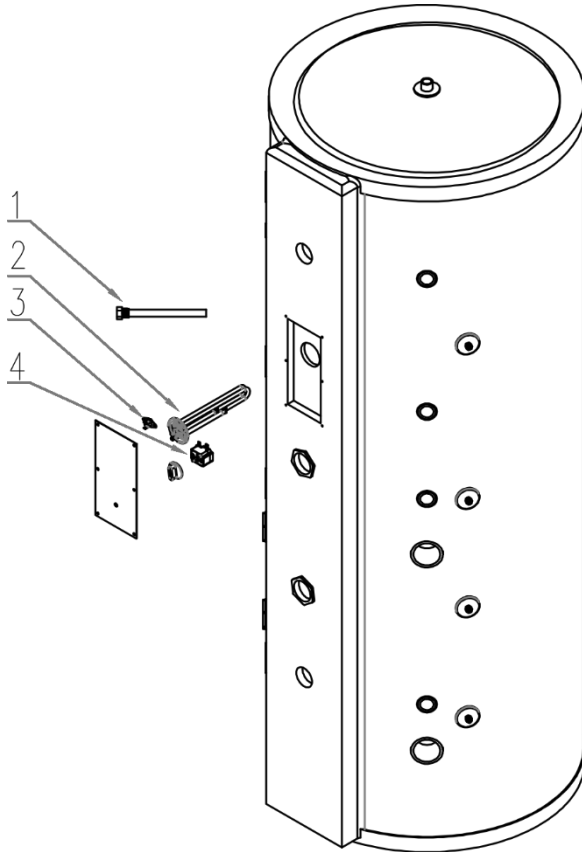

ES Accessories

MWT Tanks

- MWT300.4-3H
- MWT500.4-3H
- MWT500C.1

Contents

- 1 MWT 3**
- 1.1 MWT300.4-3H, MWT500.4-3H, MWT500C 3

1 MWT

1.1 MWT300.4-3H, MWT500.4-3H, MWT500C.

	Article number	Part name	Index number
1	SP203016	Anode Rod 300 mm AWT/NPT/MWT tanks	
2	SP230033	Heating element 3kW - MWT	
3	SP201004	Overheating Protector - 1NT08L-7544, 90°C cut off, 25A, manual reset	
4	SP209964	Mechanical thermostat MWT	